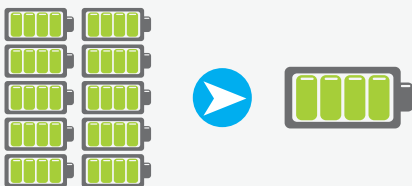

3 Two-Way Communication

Capable of two-way(Half-Duplex) voice communication of emergency bell to pager and pager to pager

4 Low-Power Control Technology

Extended stand-by battery life up to 200 hours on a single charge