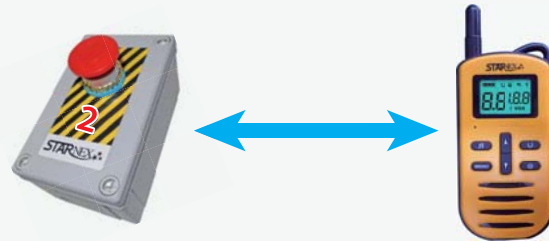

1 Transmission Range

Capable of long-range wireless transmission without repeaters in various environments