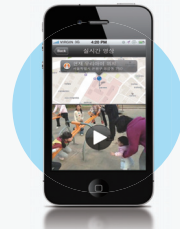

Select either the wearable necklace type or the mountable clip type

No need to worry about even raining with waterproof design

Easy to press button for real time transmission under dangerous situation

1 Connection with Smartphone

Possible to check emergency SMS, real-time video and audio with your smartphone

2 Voice Communication

Connecting calls with a single button to the pre-registered phone number of the guardian or security manager

2

3 Transmit Pictures

Periodically taking a picture and sending to the server

4 Built-in GPS(Global Positioning System)

Capable of displaying the moving route on the map, and sending related data when leaving the pre-set areas